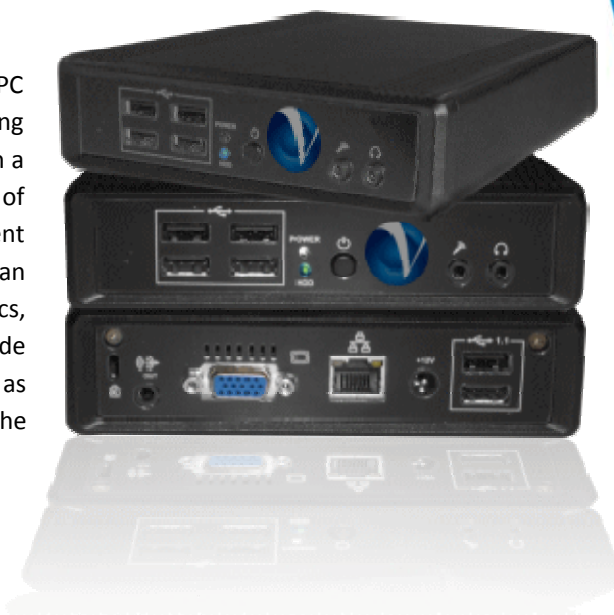

Viglen MPC-L

Take compact computing to the next level!

The spectacular new MPC-L from Viglen is a compact PC designed for basic functionality such as web browsing and office applications. £99 gets you the basic box with a 40GB Hard Disk and a special preinstalled version of Xubuntu Linux. With no internal fans, the MPC-L is silent in operation and remarkably small, but its size isn't an obstacle to functionality with integral SXGA graphics, 10/100 Ethernet and multimedia audio. There is a wide range of compatible peripherals to choose from, such as a keyboard with USB port or a cradle to mount it to the back of any VESA monitor.

- Ultra Low energy profile
- Silent operation
- Compact size (WxDxH: 140 x 145 x 35mm)
- Xubuntu operating system
- USB2.0 expandable
- Integrated SXGA graphics and multimedia audio
- Integrated 10/100 Ethernet ready
- Optional upgrades include: keyboard, mouse, monitor, security enclosure

What we have done to optimise the Linux distribution for the MPC?

Viglen have tuned and tweaked this distribution for optimal performance on the MPC through the use of various techniques and tricks. Load times and startup times have been greatly reduced through adaptive analysis techniques and removing unnecessary startup scripts. A daemon monitors applications that users run, it is through the analysis of this data, the daemon predicts what applications users might run, and fetches those binaries and their dependencies into memory for faster startup times. The system is configured with light-weight applications that provide office and web browsing functionality making the MPC perfect for every day use!