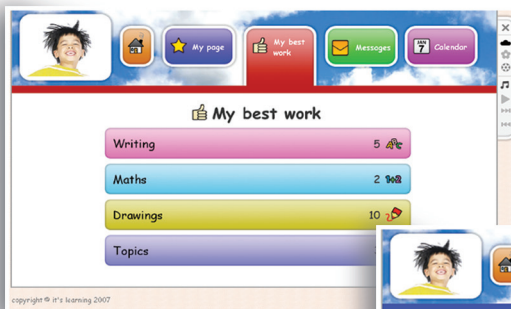

Simple e-Portfolio