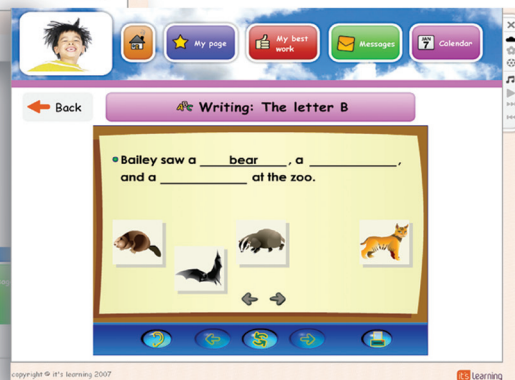

viglen

Great
Minds
Think

Primary Early Learning Platform

IT's Personal

Simple e-Portfolio

Powerful personalisation - customise colours and themes and create a My Page personal page directly on the screen

Lively and bright graphical interface to grab and hold an early learners attention